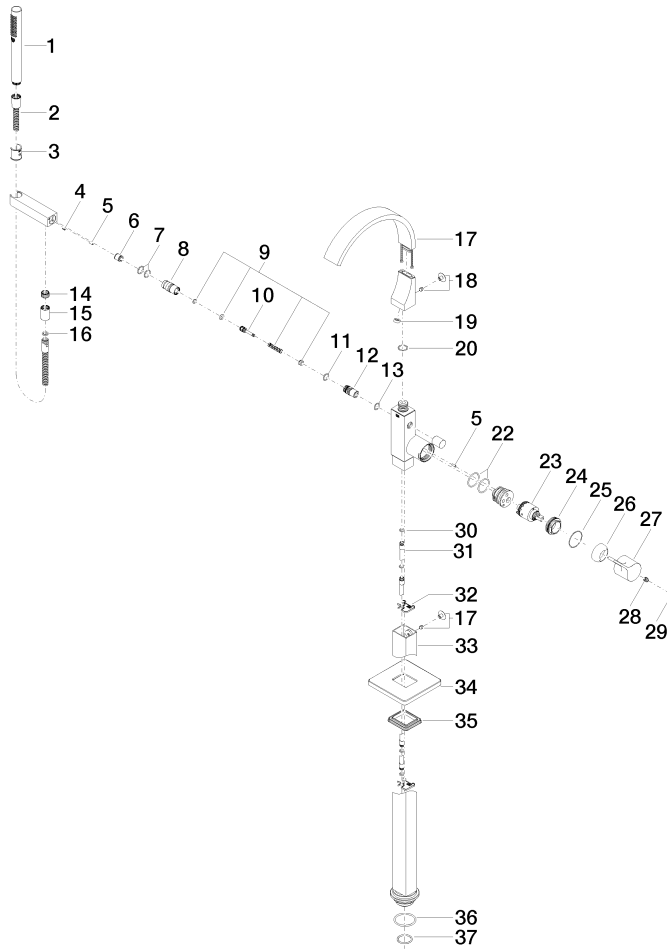

CYO Single-lever bath mixer with stand pipe for free-standing assembly with hand shower set - Brushed Dark Platinum

CYO

25 863 811

- 253mm projection
- rectangular, air-enriched flow
- max. spout flow rate 26.5 l/min
- Hand shower: COMPACT RAIN, max. flow rate 6.8 l/min (at 3 bar)
- bar-type hand shower with anti-scale system
- wall bracket
- automatic bath/shower diverter
- total height 980 - 1050 mm
- stand pipe height 598 - 668 mm
- height up to aerator 903 – 973 mm
- push-on rosette 131 x 131 mm
- metal shower hose 1250mm with integrated anti-twist protection

IAPMO_4976 (6).

LGA_38119.

WRAS_2201043.

Belgaqua_21-376-27_1.

CYO Single-lever bath mixer with stand pipe for free-standing assembly with hand shower set - Brushed Dark Platinum

CYO

25 863 811

Parts for other finishes can be found here: [Chrome](#)