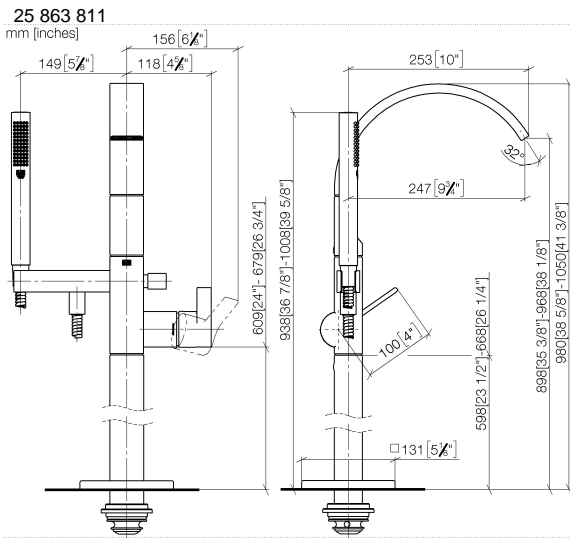

CYO Single-lever bath mixer with stand pipe for free-standing assembly with hand shower set - Brushed Dark Platinum

CYO

25 863 811

- 253mm projection
- rectangular, air-enriched flow
- max. spout flow rate 26.5 l/min
- Hand shower: COMPACT RAIN, max. flow rate 6.8 l/min (at 3 bar)
- bar-type hand shower with anti-scale system
- wall bracket
- automatic bath/shower diverter
- total height 980 - 1050 mm
- stand pipe height 598 - 668 mm
- height up to aerator 903 – 973 mm
- push-on rosette 131 x 131 mm
- metal shower hose 1250mm with integrated anti-twist protection

Flow rate chart

Codes & Standards

California Energy
Commission
(CEC)

CYO Single-lever bath mixer with stand pipe for free-standing assembly with hand shower set - Brushed Dark Platinum

CYO

25 863 811

Certificates